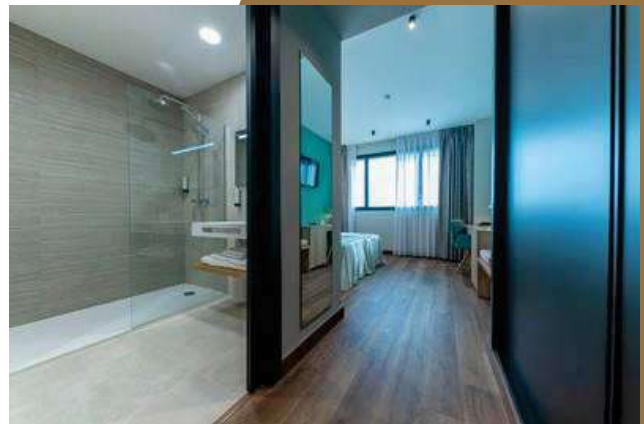

INDIVIDUAL

- Rooms of 18 square meters.
- 1 single bed of 1.05 x 2 m.
- Full bathroom with shower tray.
- Hot/cold air conditioning.
- Free and wired WiFi
- Phone.
- TV
- Minibar

WiFi

Amenities

Office Desk

Hair Dryer

TV

Hot/cold air conditioning

Cot (on request)

Safe

Telephone

Wake up service

DOBLE TWIN

- Rooms of 21 square meters.
- 2 single beds of 0.90 x 2 m.
- Full bathroom with shower tray.
- Hot/cold air conditioning.
- Free and wired WiFi
- Phone.
- TV
- Minibar

WiFi

Amenities

Office Desk

Hair Dryer